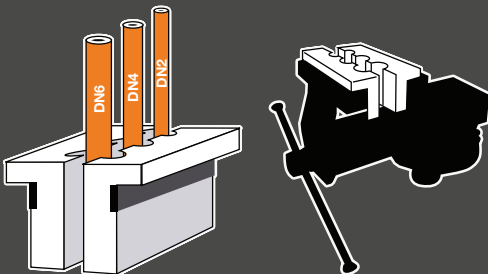

QUADRA-CLAMPS FOR DN2-DN4-DN6 HOSES

Part number	RXB007
Pack	1 pcs